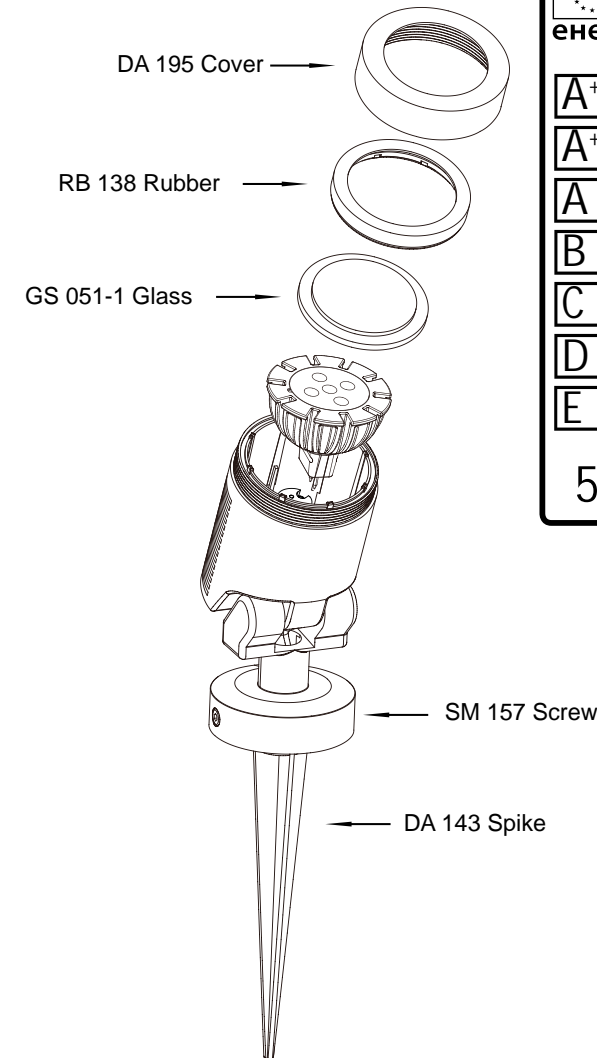

Arcus

3164011

5 Watt	On/Off 5000	Failure < 5% after 1000h
320 Lumen	Non dimmable	Failure < 10% after 6000h
3000 Kelvin	Instant full light	Flux > 80% after 6000h
10.000 Hours	Power factor > 0,5	CRI > 65

MR16 5x LED 12V
5W GU5.3
Art. nr.6194011