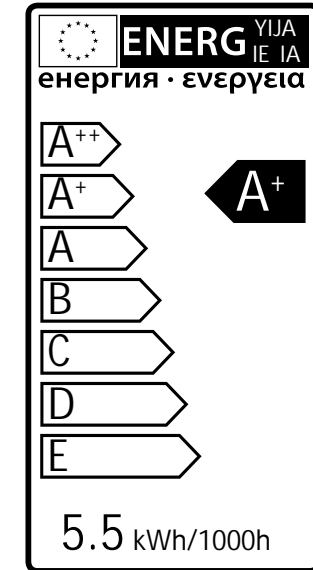

Arcus

3164011

5 Watt	On/Off 5000	Failure < 5% after 1000h
320 Lumen	Non dimmable	Failure < 10% after 6000h
3000 Kelvin	Instant full light	Flux > 80% after 6000h
10.000 Hours	Power factor > 0,5	CRI > 65

MR16 5x LED 12V
5W GU5.3
Art. nr.6194011