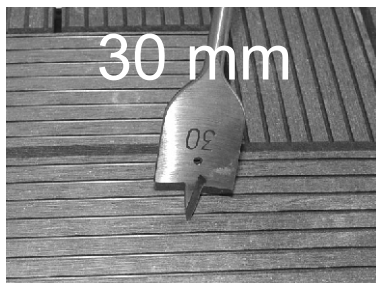

Atria

4077601 LED warm white 12V 0,5W - 10 Lumen

SMD LED unit 3x
12V 0.5W
warm white
Art. nr.1166101

AC 447

GS 041 (Frosted)
GS 041-1 (Clear)

RB068

AC297

max. 30x