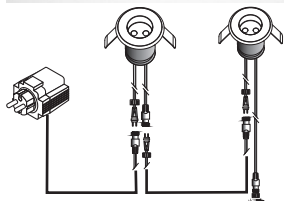

Atria

4077601 LED warm white 12V 0,5W - 10 Lumen

SMD LED unit 3x
12V 0.5W
warm white
Art. nr.1166101

AC 447

GS 041 (Frosted)
GS 041-1 (Clear)

RB068

AC297

max. 30x