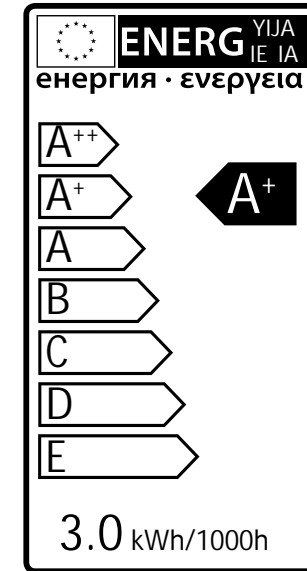

Catalpa

4121601

3 Watt	On/Off 5.000	Failure < 5% after 1000h
190 Lumen	Non dimmable	Failure < 10% after 6000h
3000 Kelvin	Instant full light	Flux > 80% after 6000h
10.000 Hours	Power factor > 0,5	CRI > 65