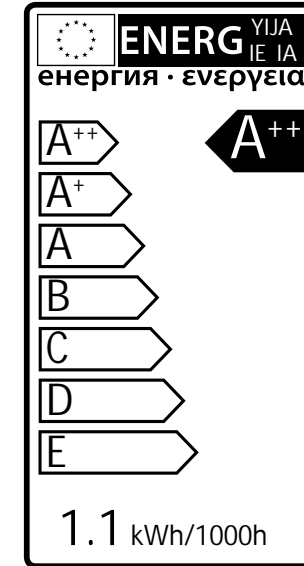

# Kolossos

3544461

2 Watt	On/Off 5000	Failure < 5% after 1000h
88 Lumen	Non dimmable	Failure < 10% after 6000h
6000 Kelvin	Instant full light	Flux > 80% after 6000h
10.000 Hours	Power factor > 0,5	CRI > 65

MR16 20X LED  
12V 2W GU5.3  
white  
Art. nr.6022101

904-0207A-RS

502-0273A-RS

301-03417-RS

501-0126-RS

801-0264-RS

301-03141-RS

102-12194A-B012B