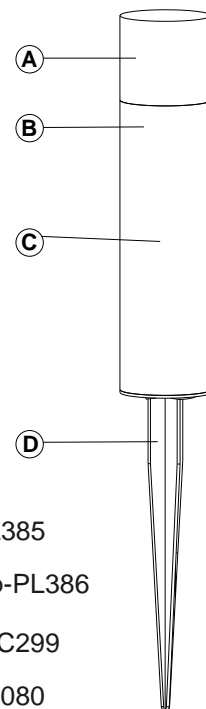

Oak 3x

4122603

1 Watt	On/Off 5000	Failure < 5% after 1000h
35 Lumen	Non dimmable	Failure < 10% after 6000h
3000 Kelvin	Instant full light	Flux > 80% after 6000h
10.000 Hours	Power factor > 0,5	CRI > 65

- A - Glass-PL385
- B - Inner cup-PL386
- C - Frame-AC299
- D - Spike-PL080

SMD LED unit 3x
12V 1W GU5.3
warm white
Art. nr.1167101

Main cable 8m SPT-1W with 4 screw outlets

For use with IP44 socket
PRI.: 100-240V~50/60Hz □
SEC.: 12Vdc Max: 12W
IP44 housing

For use with IP44 socket
PRI.: 100-240V~50/60Hz □
SEC.: 12Vdc Max: 12W
IP44 housing